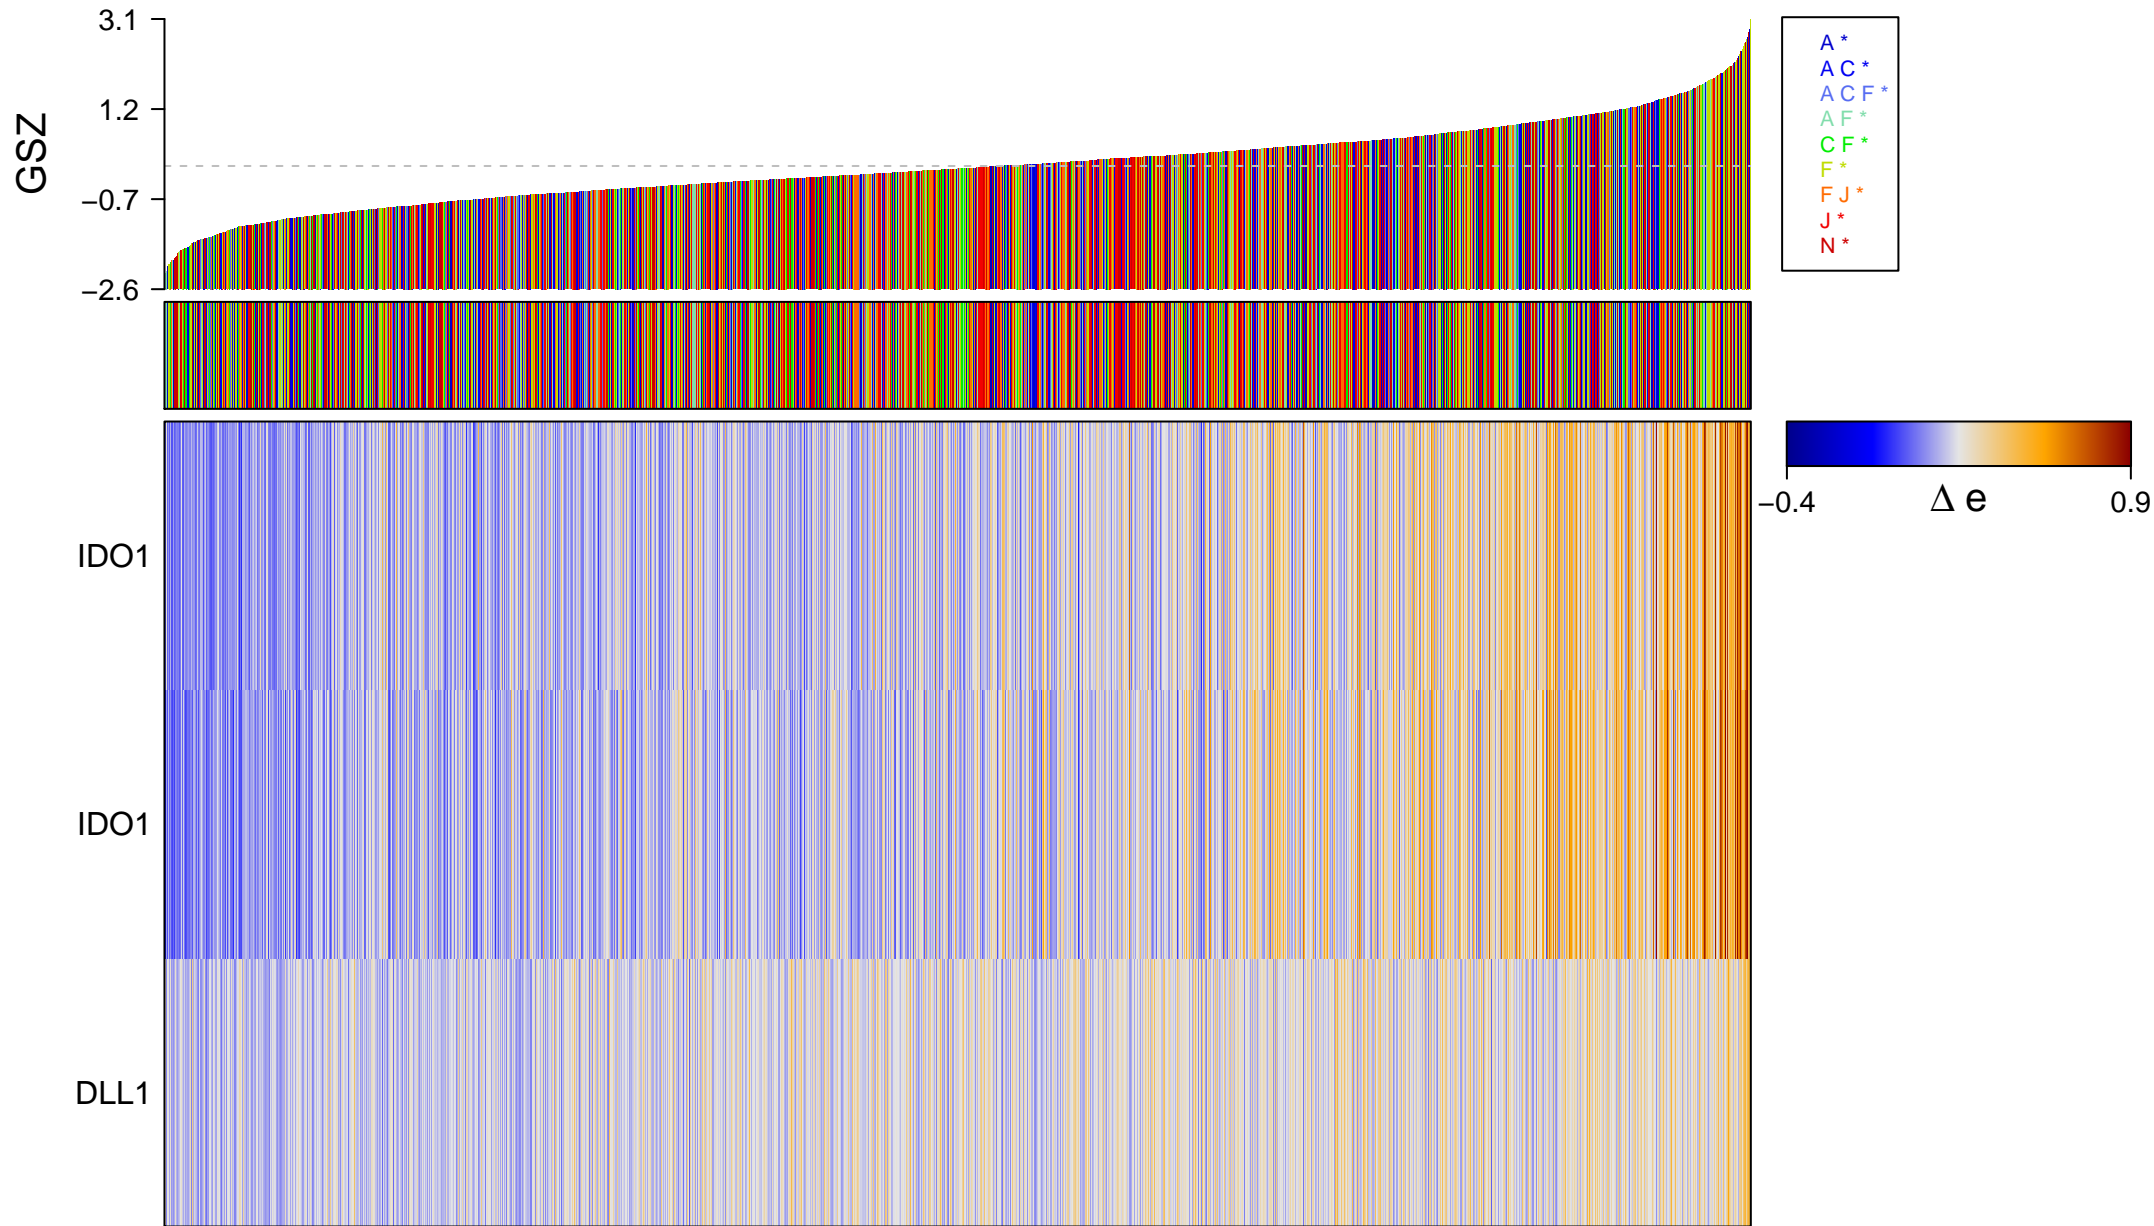

# negative regulation of interleukin-10 production